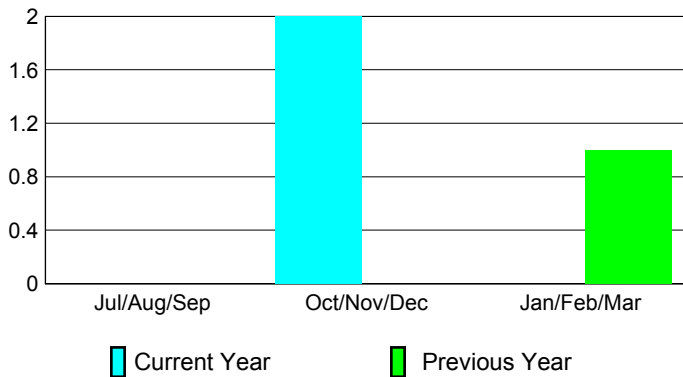

2012-2013 GMT Reports for District (or Undistricted) **District 2 X2**

GMT: **MICHAEL P BUTLER**

Location: **TEXAS**

GMT CA: **1**

CLUBS

Club Results
2012-2013

Clubs
2011-2012

Month	New Club Goal	Actual New Clubs	Actual Dropped Clubs	Gain/Loss of Clubs	Gain/Loss of Clubs
Jul/Aug/Sep	0	0	0	0	0
Oct/Nov/Dec	0	2	0	2	0
Jan/Feb/Mar	0				1
Totals	0	2	0	2	1

Club Results 2012-2013

Goal, New, Dropped, Gain/Loss

Comparison of Club Gain/Loss

Current Year Compared to the Previous Year

YTD Status Quo Clubs 2012-2013

Status Quo Clubs Compared to Status Quo Members

MEMBERSHIP