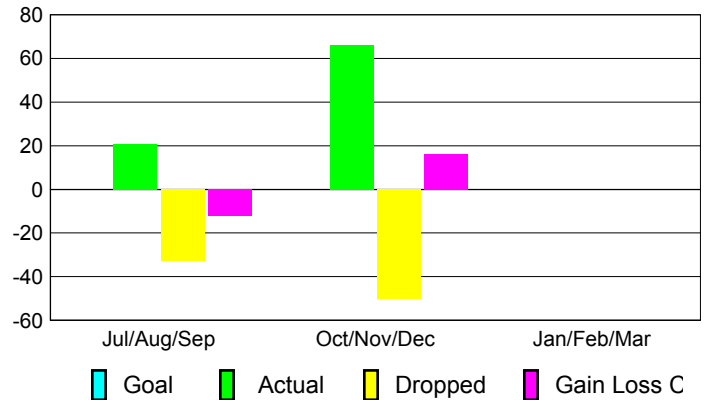

Membership Results 2012-2013

Goal, New, Dropped, Gain/Loss

Comparison of Membership Gain/Loss

Current Year Compared to the Previous Year