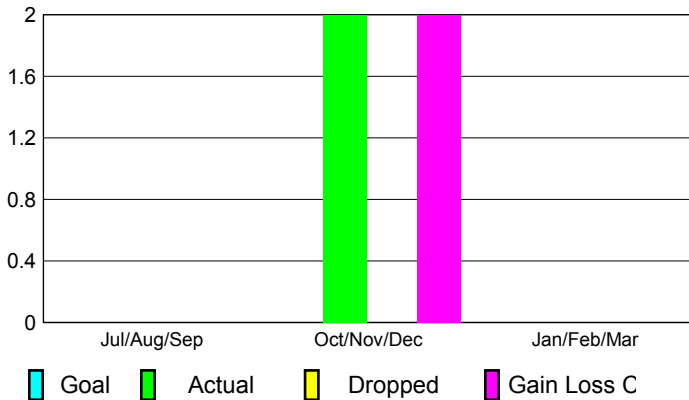

2012-2013 GMT Reports for District (or Undistricted) **District 2 X2**

GMT: **MICHAEL P BUTLER**

Location: **TEXAS**

GMT CA: **1**

CLUBS

Club Results
2012-2013

Clubs
2011-2012

Month	New Club Goal	Actual New Clubs	Actual Dropped Clubs	Gain/Loss of Clubs	Gain/Loss of Clubs
Jul/Aug/Sep	0	0	0	0	0
Oct/Nov/Dec	0	2	0	2	0
Jan/Feb/Mar	0				1
Totals	0	2	0	2	1

Club Results 2012-2013

Goal, New, Dropped, Gain/Loss

Comparison of Club Gain/Loss

Current Year Compared to the Previous Year

YTD Status Quo Clubs 2012-2013

Status Quo Clubs Compared to Status Quo Members

MEMBERSHIP