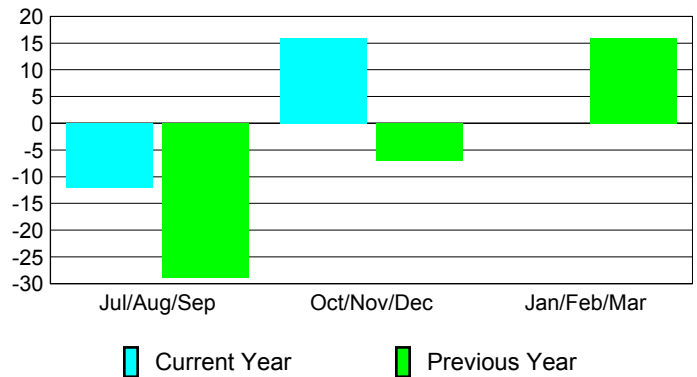

Membership Results
2012-2013

Membership
2011-2012

Month	Net Memb Goal	Actual New Memb	Actual Dropped Memb	Gain/Loss of Memb	Gain/Loss of Memb
Jul/Aug/Sep	0	21	-33	-12	-29
Oct/Nov/Dec	0	66	-50	16	-7
Jan/Feb/Mar	0				16
Totals	0	87	-83	4	-20

Membership Results 2012-2013

Goal, New, Dropped, Gain/Loss

Comparison of Membership Gain/Loss

Current Year Compared to the Previous Year

Gender Comparison 2012-2013

Jul/Aug/Sep

Oct/Nov/Dec

Jan/Feb/Mar